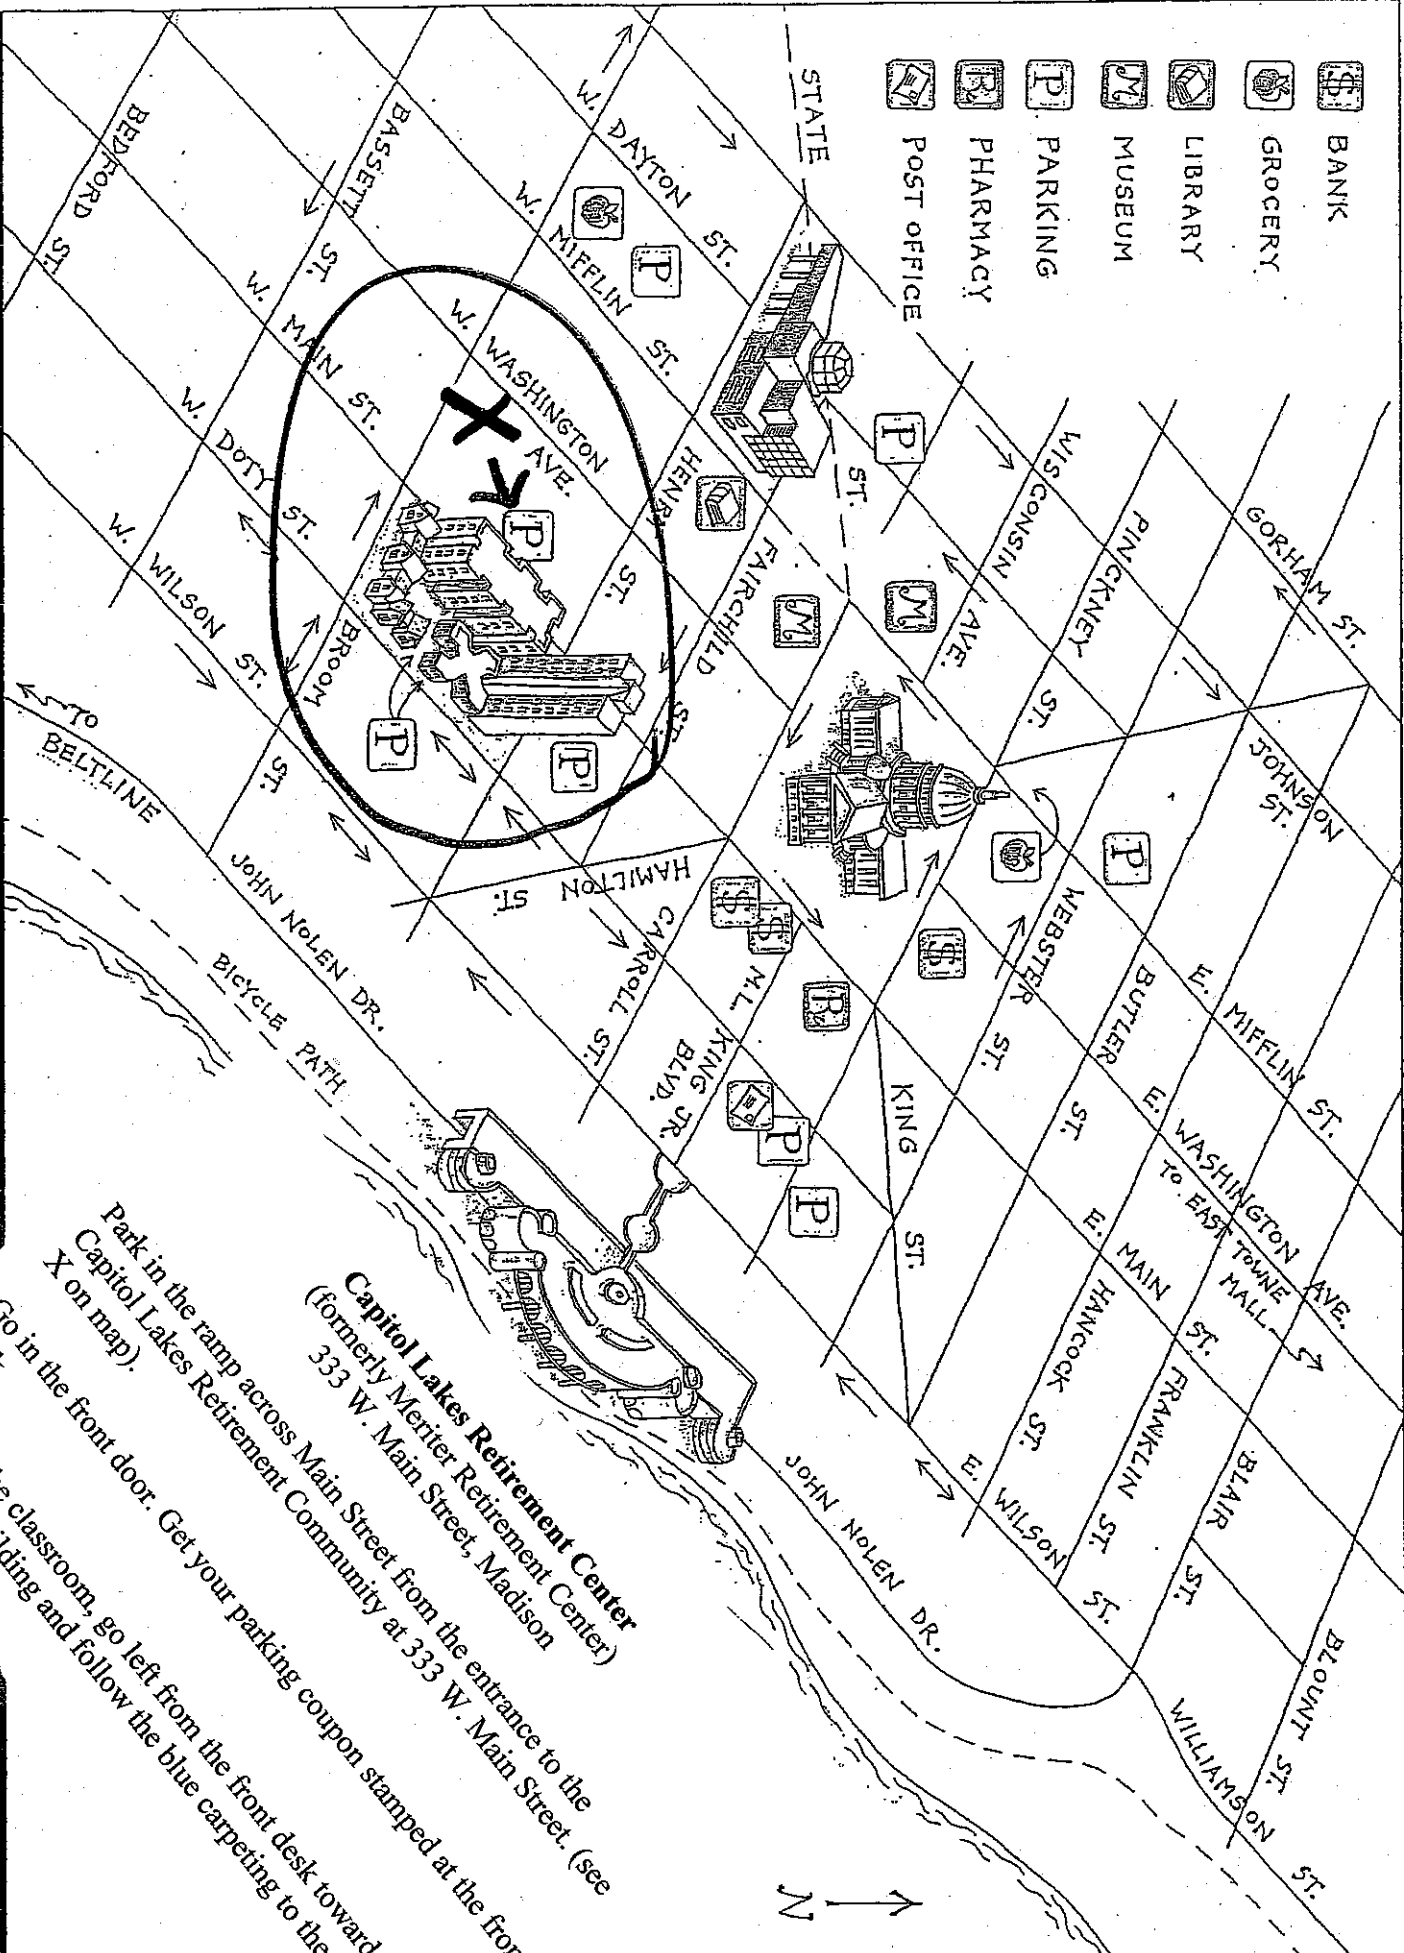

-  BANK
-  GROCERY
-  LIBRARY
-  MUSEUM
-  PARKING
-  PHARMACY
-  POST OFFICE

Capitol Lakes Retirement Center
 (formerly Meriter Retirement Center)
 333 W. Main Street, Madison

Park in the ramp across Main Street from the entrance to the Capitol Lakes Retirement Community at 333 W. Main Street. (see X on map).

Go in the front door. Get your parking coupon stamped at the front desk.

To get to the classroom, go left from the front desk towards the back of the building and follow the blue carpeting to the Atrium.