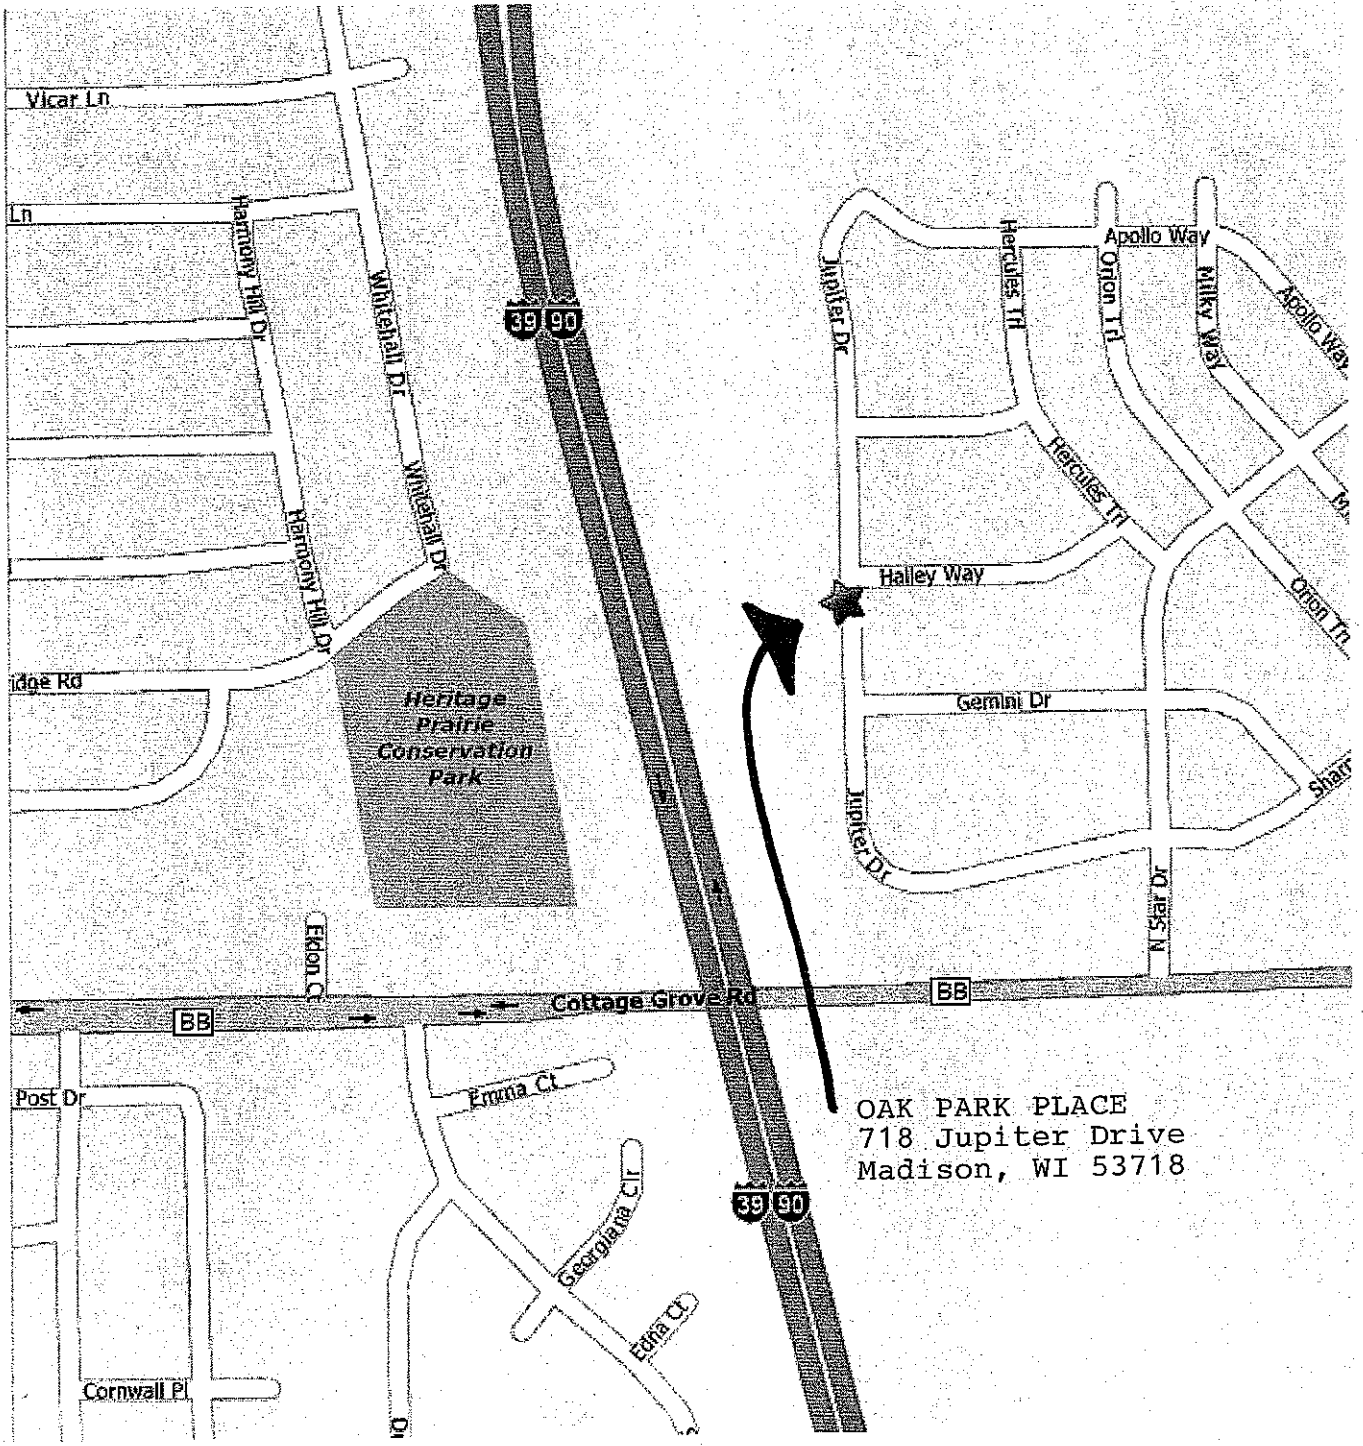

OAK PARK PLACE
718 Jupiter Drive
Madison, WI 53718

The main door is at the circular drive. Then go through the front entrance and take either the main stairs up to the second floor and go straight or take the lobby elevator up to the second floor and go down the open hallway, finding the first room on the right. There is not a room number on the door, but it is the only room nearby that is not a resident's room. The room is called and labeled "Activity Room."